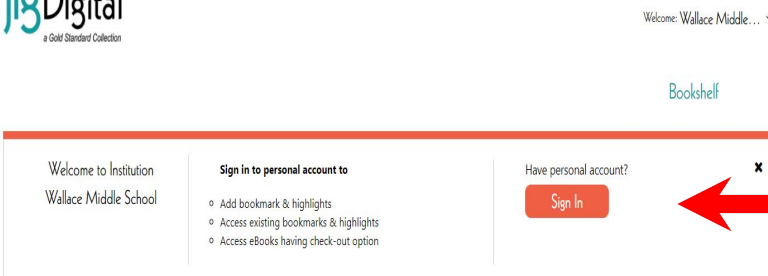

➤ **Username = Student email**

➤ **Password = Student lunch #**

Read your books on the go !

Download iOS OR Android App

Once installed, sign in:

Sign into Your account

Please enter your Institution's Username and Password to Sign In

*Enter email ID if you are an Administrator

**Password is case sensitive

Wallace Middle School

WallaceMS

Login