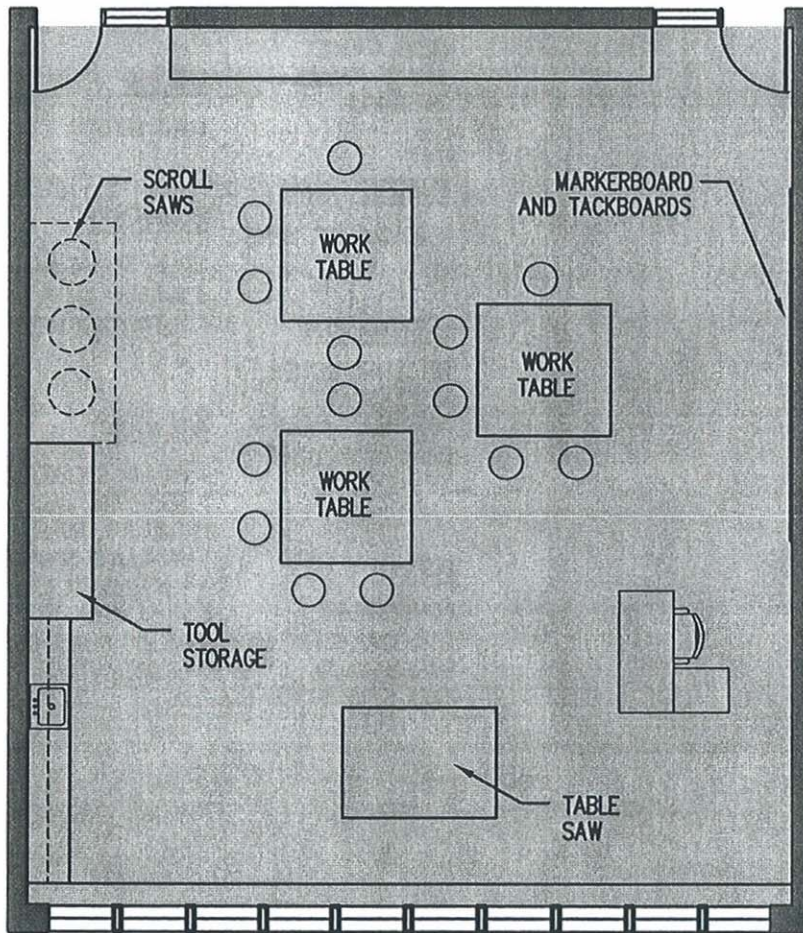

FURNITURE

- TEACHER'S DESK
- TEACHER'S CHAIR
- FILING CABINET
- 4 WORK TABLES
- 24 STOOLS

PLUMBING

- 4 DOUBLE S.S. SINKS

ENVIRONMENTAL

- RECYCLING CENTER
- MECHO SHADES
- OPERABLE SASHES
- DOOR W/SIDELIGHT

DISPLAY

- FLAG HOLDER
- TACKBOARDS (16' MIN)
- MARKERBOARD
- TACK STRIP

STORAGE

- MATERIAL STORAGE

LIGHTING

- LIGHT SENSOR

EQUIPMENT

- 15-20 SEWING MACHINES
- 4 KITCHEN UNITS (2 WITH REFRIGERATORS)

TECHNOLOGY

- 1 PAGING SPEAKER
- 1 TELEPHONE JACK
- PROJECTOR, SCREEN AND AUXILIARY SPEAKERS
- 1 VHS/DVD OR DSM
- 1 VIDEO PORT
- WIRELESS CLOCK SYSTEM
- 5-9 DATA JACKS

24 STUDENTS MAX.

1000 S.F. TOTAL

FURNITURE

TECHNOLOGY

PROJECTOR, SCREEN
AND SPEAKERS
WIRELESS CLOCK
PAGING SPEAKER
TELEPHONE JACK
DATA JACK

800 S.F. TOTAL

FURNITURE

- 11 TABLES
- 48 CHAIRS
- 2 ARM CHAIRS
- BOOKSHELVES
- WORK TABLE
- 2 DESKS
- FILE CABINETS
- BUILT IN WORK STATIONS
AND RECEPTION DESK
- FLOOR SEATING
- DISPLAY TABLES