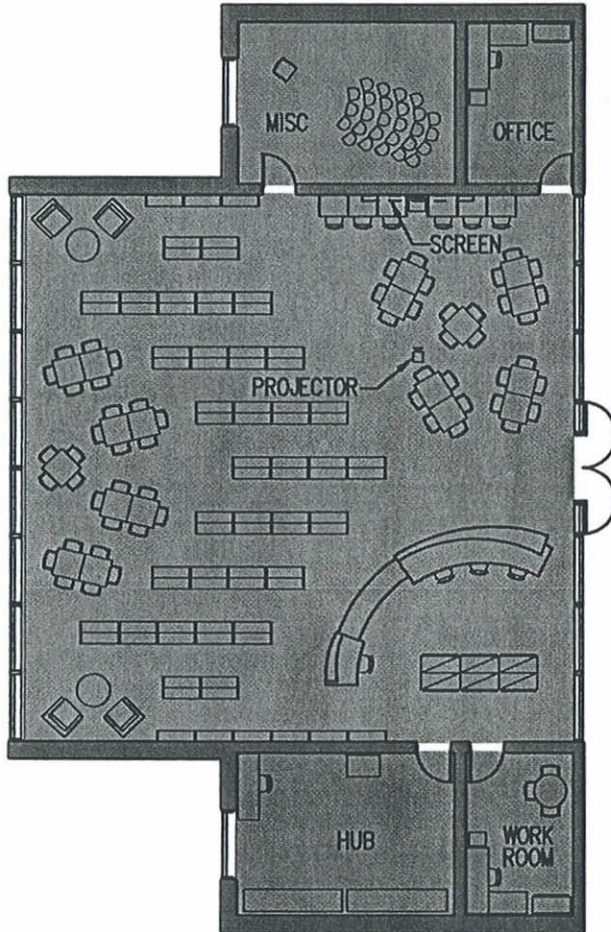

DISPLAY

- FLAG HOLDER
- TACKBOARDS (16' MIN)
- MARKERBOARD
- TACK STRIP

STORAGE

- MATERIAL STORAGE

LIGHTING

- LIGHT SENSOR

EQUIPMENT

- 15-20 SEWING MACHINES
- 4 KITCHEN UNITS (2 WITH REFRIGERATORS)

RECYCLING CENTER
 MECO SHADES
 OPERABLE SASHES
 DOOR W/SIDELIGHT

EQUIPMENT

3 SCROLL SAWS
 1 TABLE SAW

DISPLAY

FLAG HOLDER
 TACKBOARDS (16' MIN)
 MARKERBOARD
 TACK STRIP

TECHNOLOGY

1 PAGING SPEAKER
 1 TELEPHONE JACK
 PROJECTOR, SCREEN AND
 AUXILLARY SPEAKERS
 1 VHS/DVD OR DSM
 1 VIDEO PORT
 WIRELESS CLOCK SYSTEM
 5-9 DATA JACKS

14 STUDENTS MAX.

1400 S.F. TOTAL

FURNITURE

DESK
CHAIRS
BOOKSHELVES

LIGHTING

LIGHT SENSOR

ENVIRONMENTAL

MECHO SHADES
OPERABLE SASHES

TECHNOLOGY

PROJECTOR, SCREEN
AND SPEAKERS
WIRELESS CLOCK
PAGING SPEAKER
TELEPHONE JACK
DATA JACK

800 S.F. TOTAL

FURNITURE

- 11 TABLES
- 48 CHAIRS
- 2 ARM CHAIRS
- BOOKSHELVES
- WORK TABLE
- 2 DESKS
- FILE CABINETS
- BUILT IN WORK STATIONS
AND RECEPTION DESK
- FLOOR SEATING
- DISPLAY TABLES