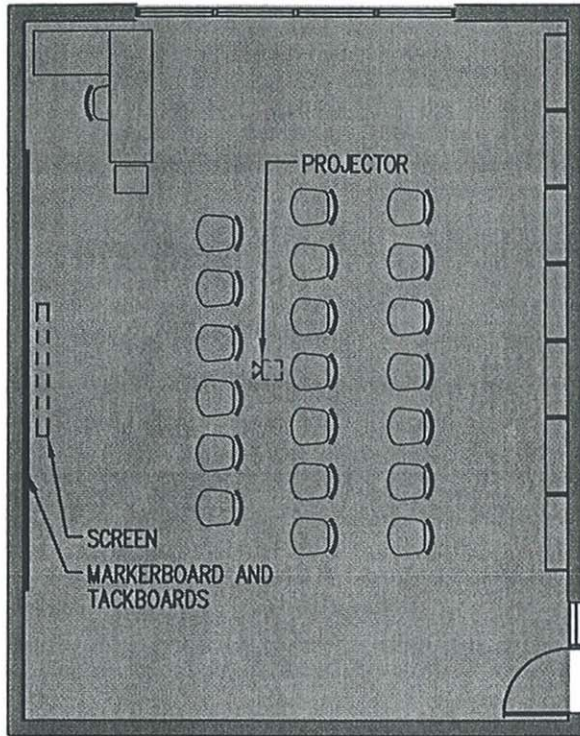

RECYCLING CENTER
 MECO SHADES
 OPERABLE SASHES
 DOOR W/SIDELIGHT

EQUIPMENT

3 SCROLL SAWS
 1 TABLE SAW

DISPLAY

FLAG HOLDER
 TACKBOARDS (16' MIN)
 MARKERBOARD
 TACK STRIP

TECHNOLOGY

1 PAGING SPEAKER
 1 TELEPHONE JACK
 PROJECTOR, SCREEN AND
 AUXILLARY SPEAKERS
 1 VHS/DVD OR DSM
 1 VIDEO PORT
 WIRELESS CLOCK SYSTEM
 5-9 DATA JACKS

14 STUDENTS MAX.

1400 S.F. TOTAL

FURNITURE

DESK
CHAIRS
BOOKSHELVES

LIGHTING

LIGHT SENSOR

ENVIRONMENTAL

MECHO SHADES
OPERABLE SASHES