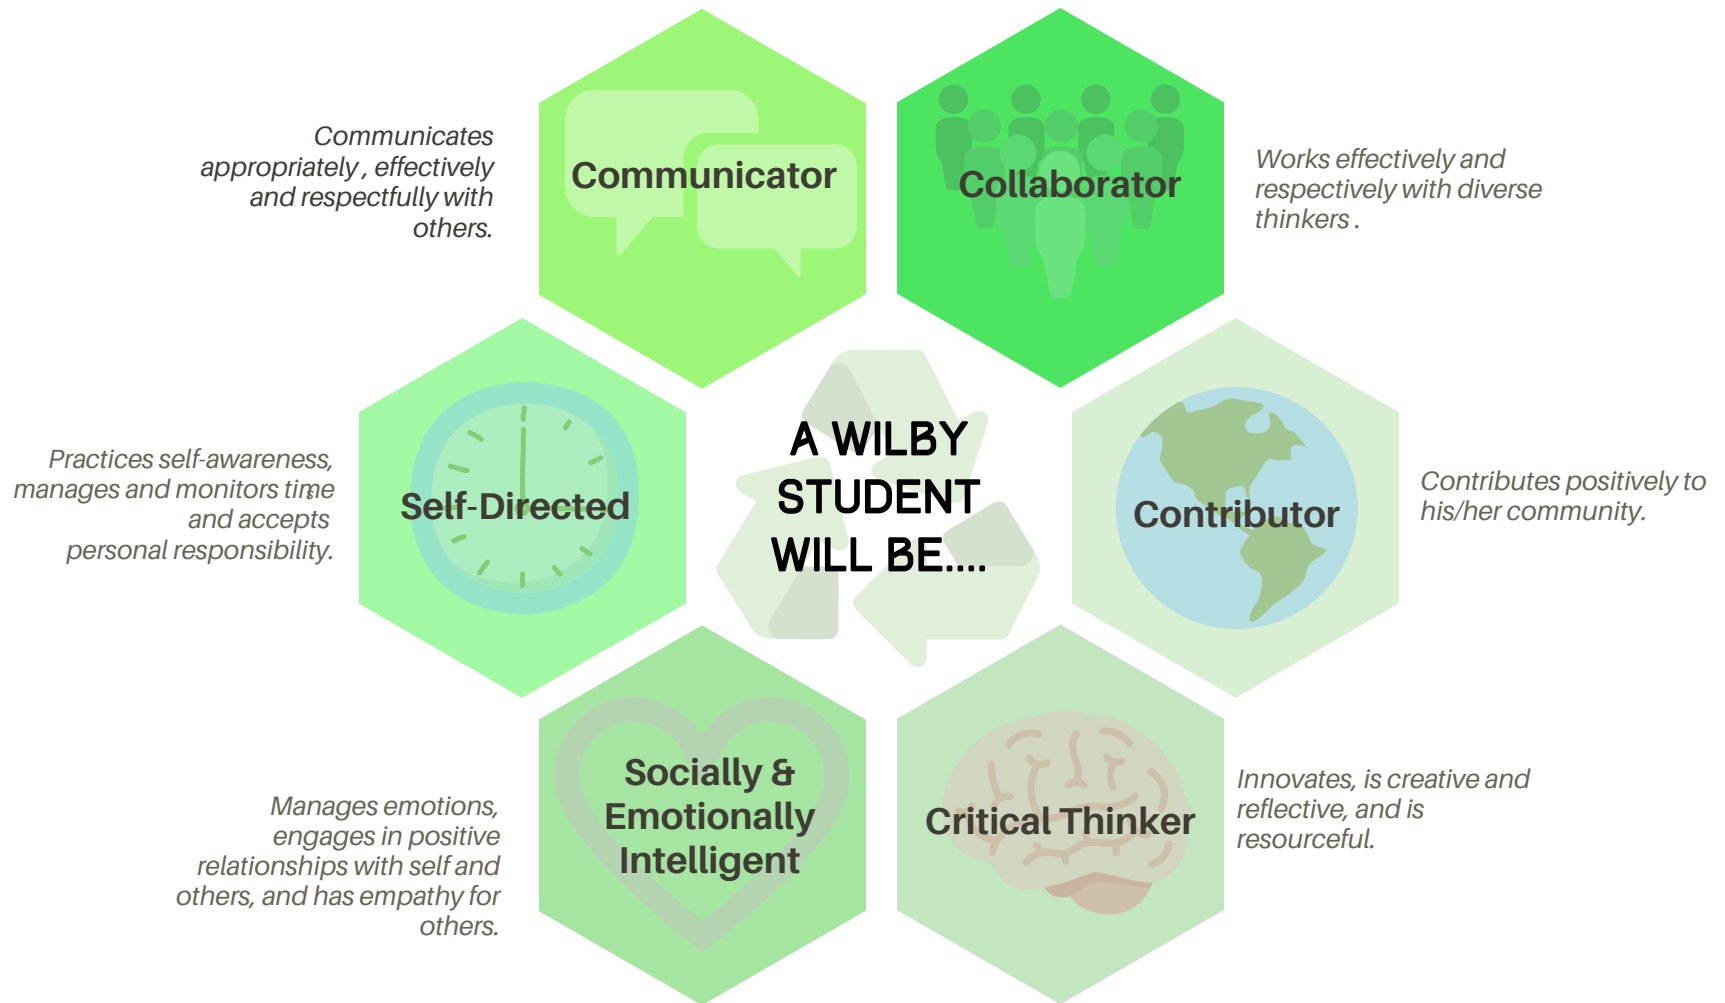

All Wilby High School students will graduate with skills to become resilient and adaptable in a diverse community.

Vision Statement

Mission Statement

Our mission is to empower a community of learners who:

- **Communicate appropriately, effectively and respectfully with others**
- **Work effectively and respectfully with diverse thinkers**
- **Contribute positively to his/her community, innovate, are creative and reflective, and are resourceful**
- **Manage emotions, engage in positive relationships with self and others, and have empathy for others**
- **Practice self-awareness, manage and monitor time and accept personal responsibility**